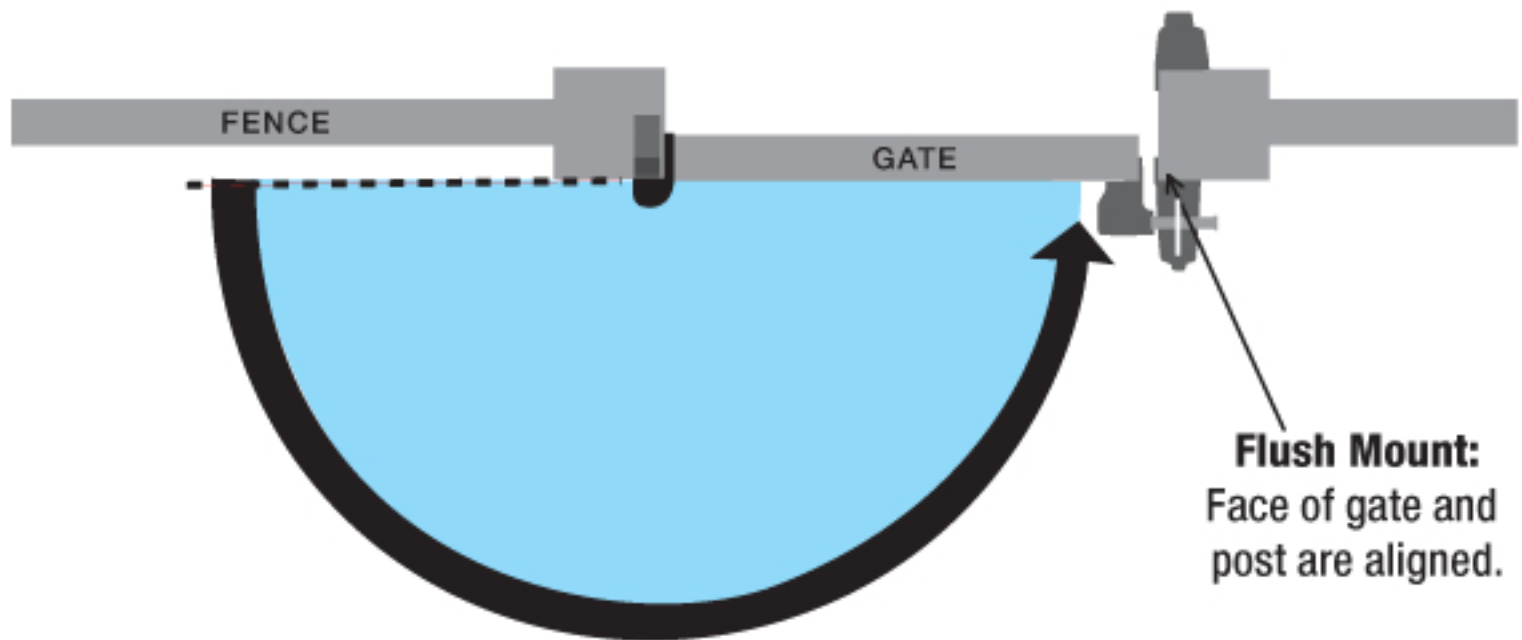

Flush Mount Brackets

NON SELF-CLOSING

Models	Type
75001214	SM AT90 W (Weld)
75001213	SM AT90 S (Screw-on)

Center Mount Brackets

NON SELF-CLOSING

Models	Type
75001114	SM W (Weld)
75001113	SM S (Screw-on)