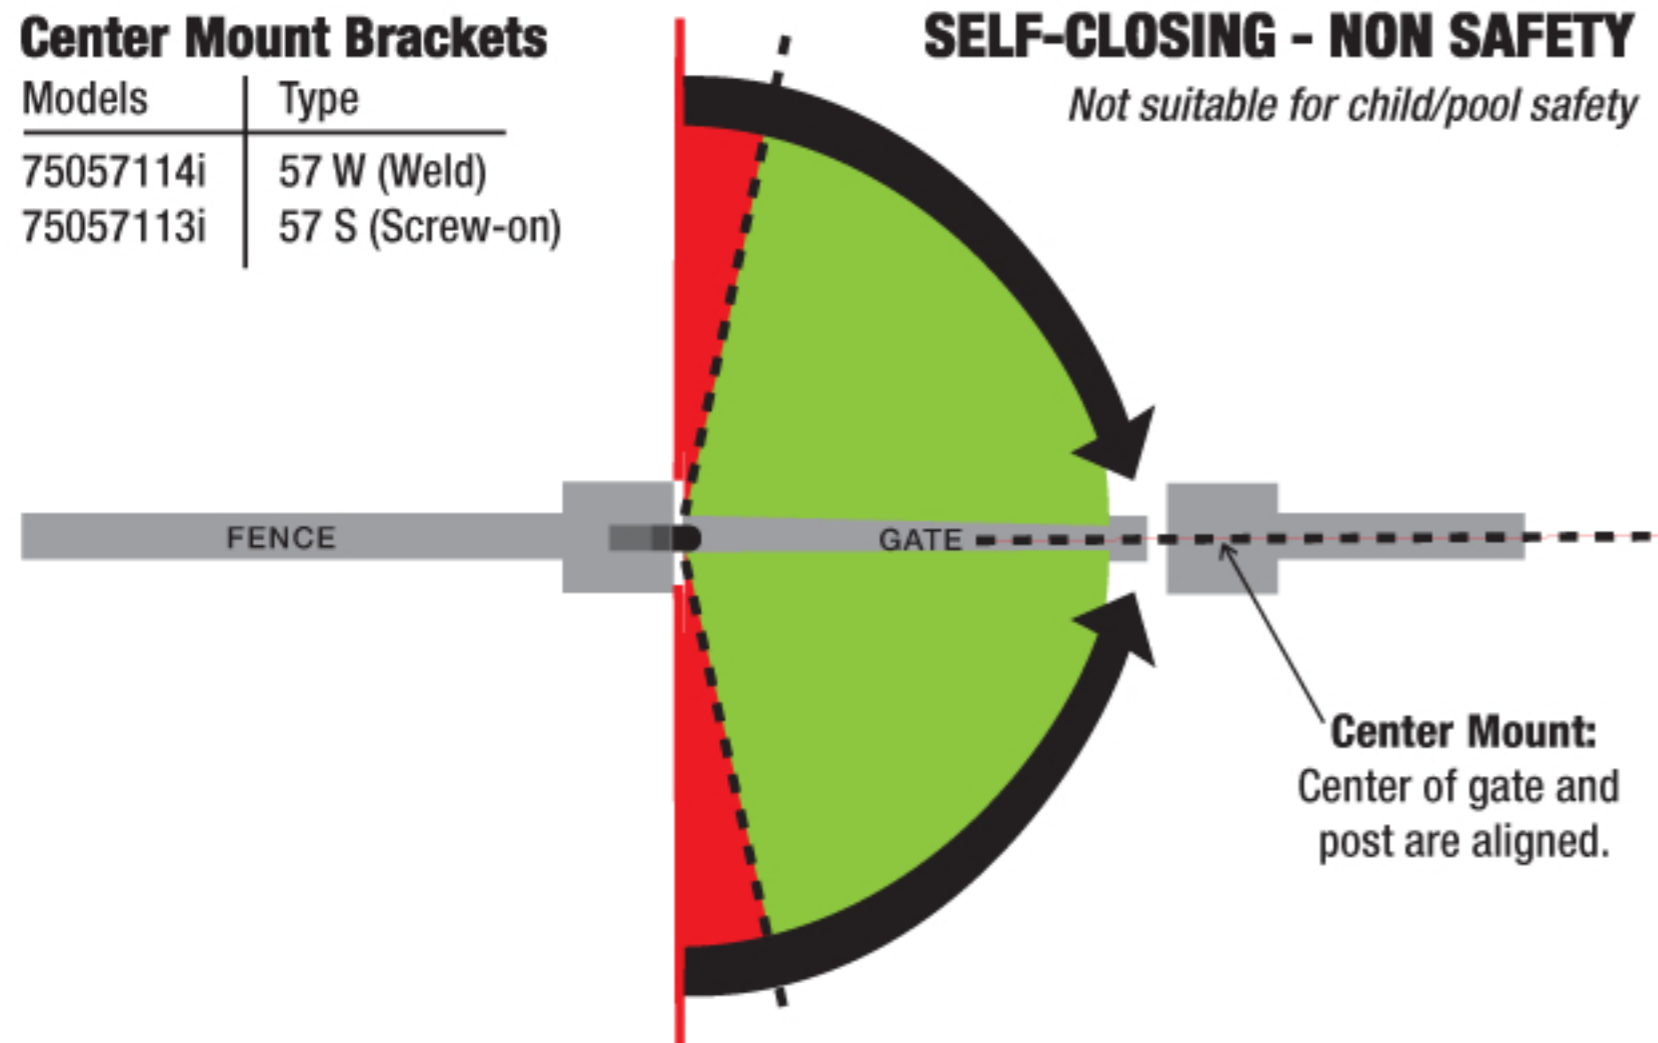

Flush Mount Brackets

| Models | Type |
|-----------|----------------------|
| 75057214i | 57 AT90 W (Weld) |
| 75057213i | 57 AT90 S (Screw-on) |

SELF-CLOSING - NON SAFETY

Not suitable for child/pool safety

Flush Mount Brackets

| Models | Type |
|-----------|------------------------|
| 75057224i | 57SF AT90 W (Weld) |
| 75057223i | 57SF AT90 S (Screw-on) |

SELF-CLOSING - SAFETY (SF Model)

Suitable for child/pool safety*
DO NOT PROP GATE OPEN

*** CAUTION:**

When used on swimming pool gates, always consult local authorities for swimming pool Codes.

Center Mount Brackets

| Models | Type |
|-----------|-----------------|
| 75057114i | 57 W (Weld) |
| 75057113i | 57 S (Screw-on) |

SELF-CLOSING - NON SAFETY

Not suitable for child/pool safety

Center Mount Brackets

| Models | Type |
|-----------|-------------------|
| 75057124i | 57SF W (Weld) |
| 75057123i | 57SF S (Screw-on) |

SELF-CLOSING - SAFETY (SF Model)