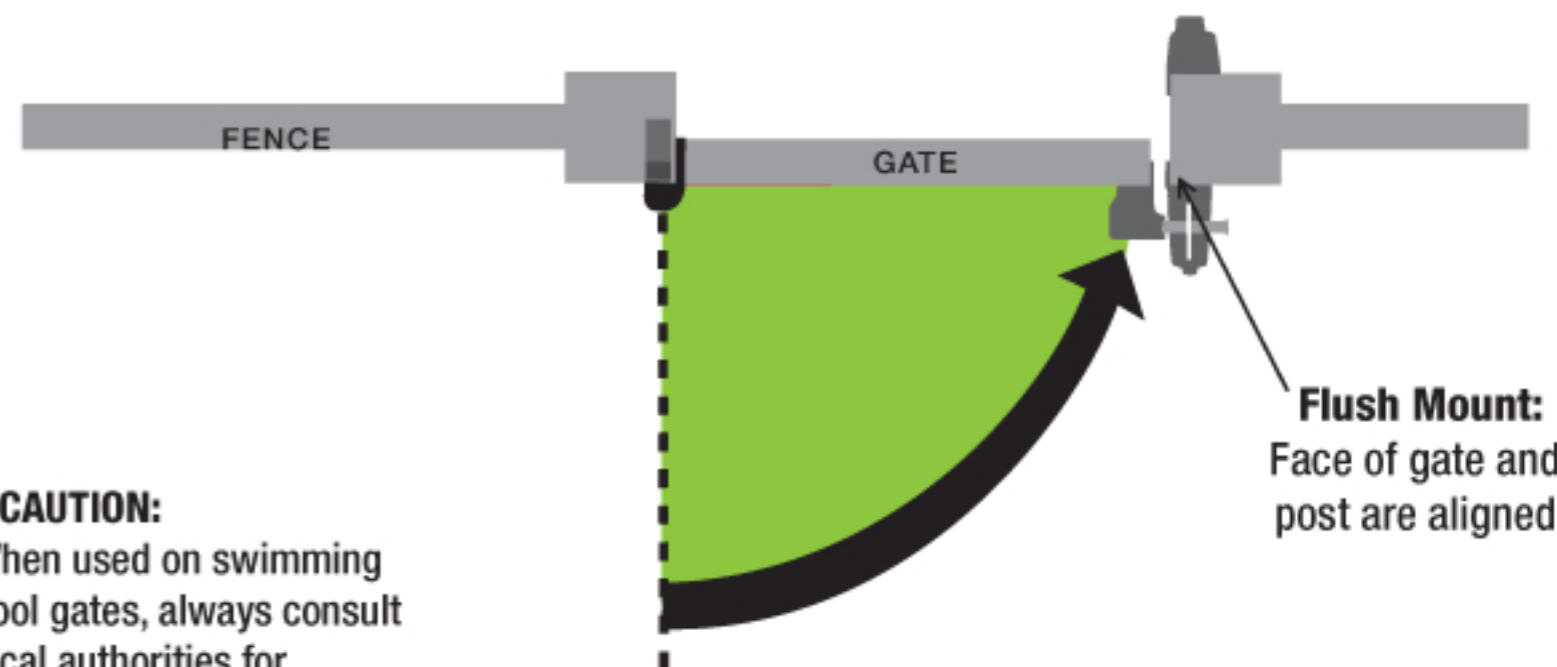

Flush Mount Brackets

| Models | Type |
|-----------|----------------------|
| 75057214i | 57 AT90 W (Weld) |
| 75057213i | 57 AT90 S (Screw-on) |

SELF-CLOSING - NON SAFETY

Not suitable for child/pool safety

Flush Mount Brackets

| Models | Type |
|-----------|------------------------|
| 75057224i | 57SF AT90 W (Weld) |
| 75057223i | 57SF AT90 S (Screw-on) |

SELF-CLOSING - SAFETY (SF Model)

Suitable for child/pool safety*
DO NOT PROP GATE OPEN

SELF-CLOSING - NON SAFETY

Not suitable for child/pool safety

Center Mount Brackets

| Models | Type |
|-----------|-------------------|
| 75057124i | 57SF W (Weld) |
| 75057123i | 57SF S (Screw-on) |

SELF-CLOSING - SAFETY (SF Model)