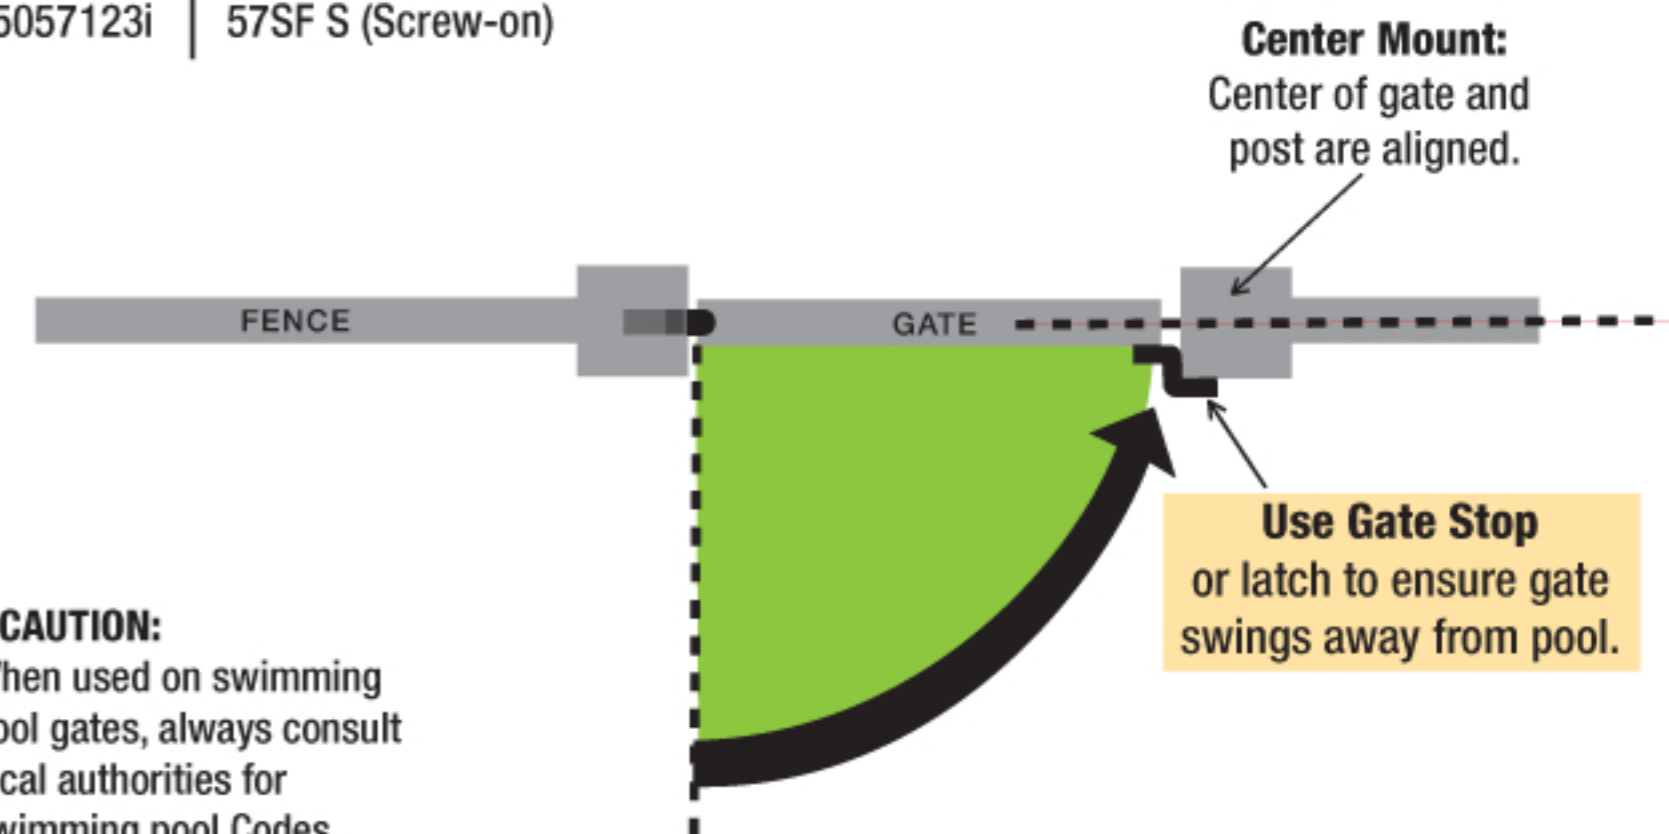

Flush Mount Brackets

| Models | Type |
|-----------|------------------------|
| 75057224i | 57SF AT90 W (Weld) |
| 75057223i | 57SF AT90 S (Screw-on) |

SELF-CLOSING - SAFETY (SF Model)

Suitable for child/pool safety*
DO NOT PROP GATE OPEN

*** CAUTION:**

When used on swimming pool gates, always consult local authorities for swimming pool Codes.

Center Mount Brackets

| Models | Type |
|-----------|-----------------|
| 75057114i | 57 W (Weld) |
| 75057113i | 57 S (Screw-on) |

SELF-CLOSING - NON SAFETY

Not suitable for child/pool safety

Center Mount Brackets

| Models | Type |
|-----------|-------------------|
| 75057124i | 57SF W (Weld) |
| 75057123i | 57SF S (Screw-on) |

SELF-CLOSING - SAFETY (SF Model)

Suitable for child/pool safety*
DO NOT PROP GATE OPEN

*** CAUTION:**

When used on swimming pool gates, always consult local authorities for swimming pool Codes.