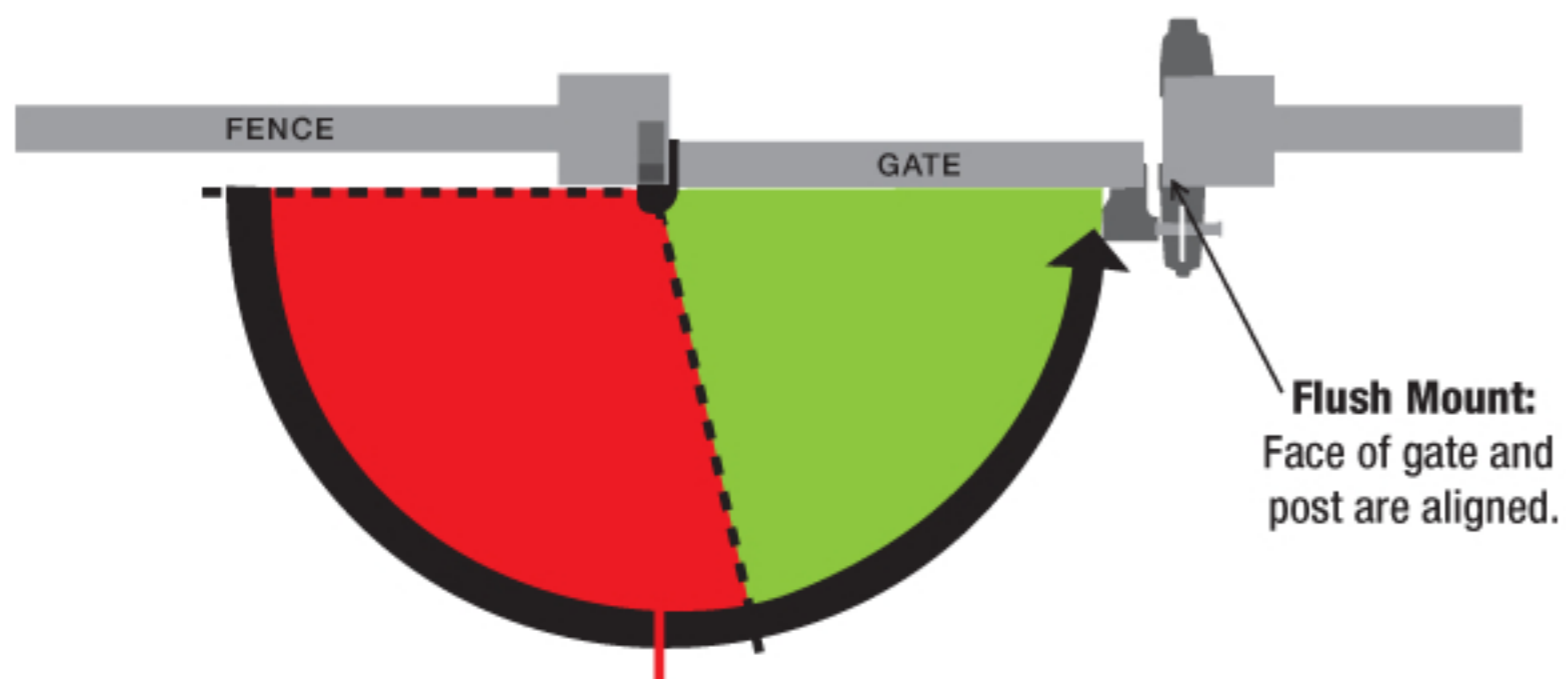

Flush Mount Brackets

| Models | Type |
|-----------|----------------------|
| 75057214i | 57 AT90 W (Weld) |
| 75057213i | 57 AT90 S (Screw-on) |

SELF-CLOSING - NON SAFETY

Not suitable for child/pool safety

Flush Mount Brackets

| Models | Type |
|-----------|------------------------|
| 75057224i | 57SF AT90 W (Weld) |
| 75057223i | 57SF AT90 S (Screw-on) |

SELF-CLOSING - SAFETY (SF Model)

Suitable for child/pool safety*
DO NOT PROP GATE OPEN

SELF-CLOSING - NON SAFETY

Not suitable for child/pool safety

Center Mount Brackets

| Models | Type |
|-----------|-------------------|
| 75057124i | 57SF W (Weld) |
| 75057123i | 57SF S (Screw-on) |

SELF-CLOSING - SAFETY (SF Model)