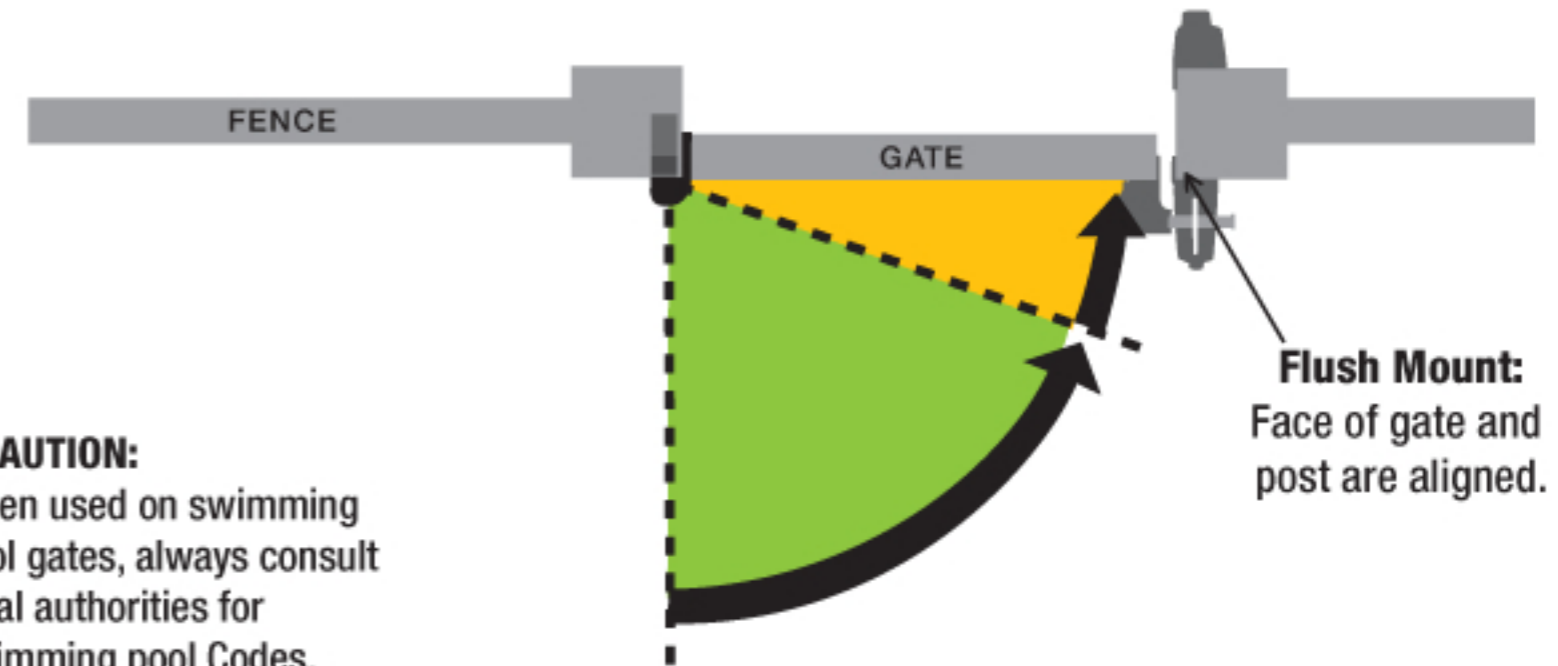

### SELF-CLOSING - NON SAFETY

*Not suitable for child/pool safety*

### SELF-CLOSING - SAFETY (SF Model)

Suitable for child/pool safety\*  
DO NOT PROP GATE OPEN

**\* CAUTION:**  
When used on swimming pool gates, always consult local authorities for swimming pool Codes.