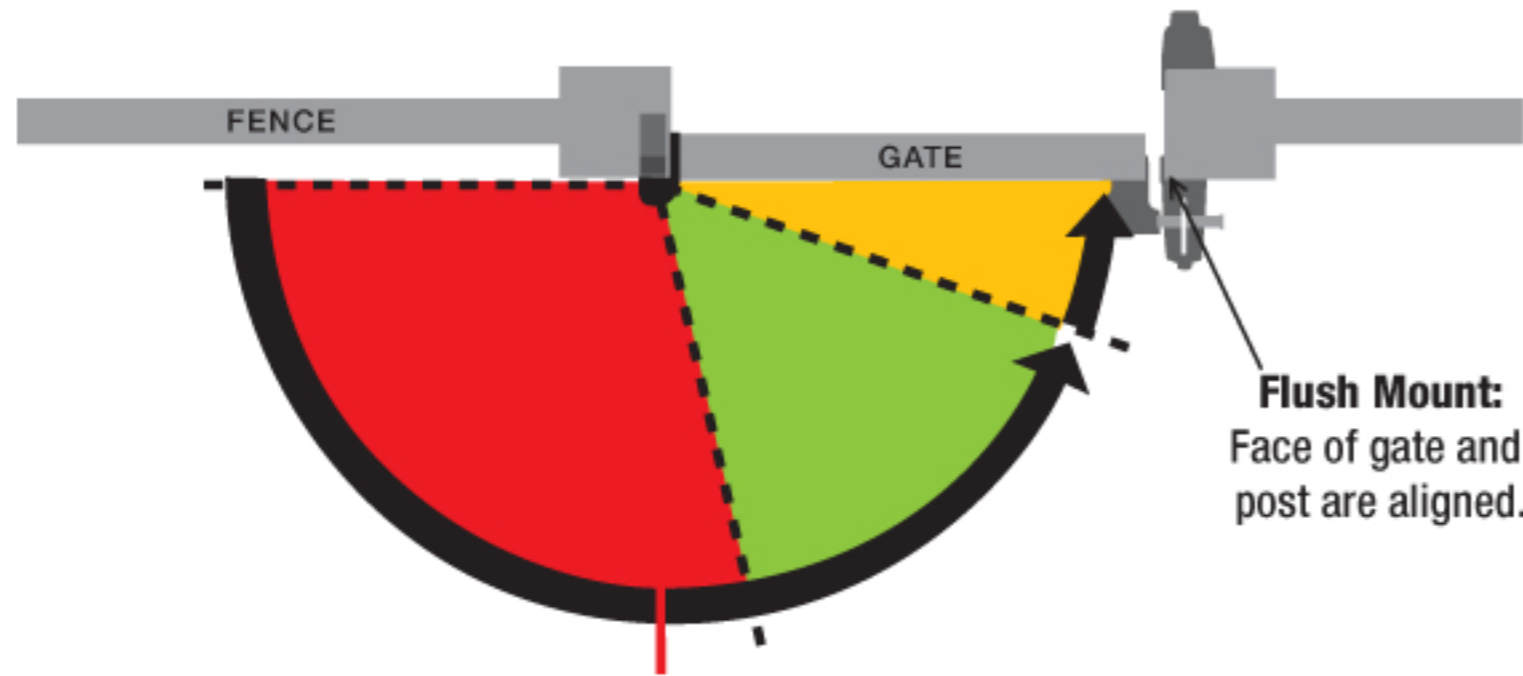

### Flush Mount Brackets

Models	Type
75108214i	108 AT90 W (Weld)
75108213i	108 AT90 S (Screw-on)

### SELF-CLOSING - NON SAFETY

*Not suitable for child/pool safety*

### SELF-CLOSING - SAFETY (SF Model)

Suitable for child/pool safety\*  
DO NOT PROP GATE OPEN

**\* CAUTION:**  
When used on swimming pool gates, always consult local authorities for swimming pool Codes.