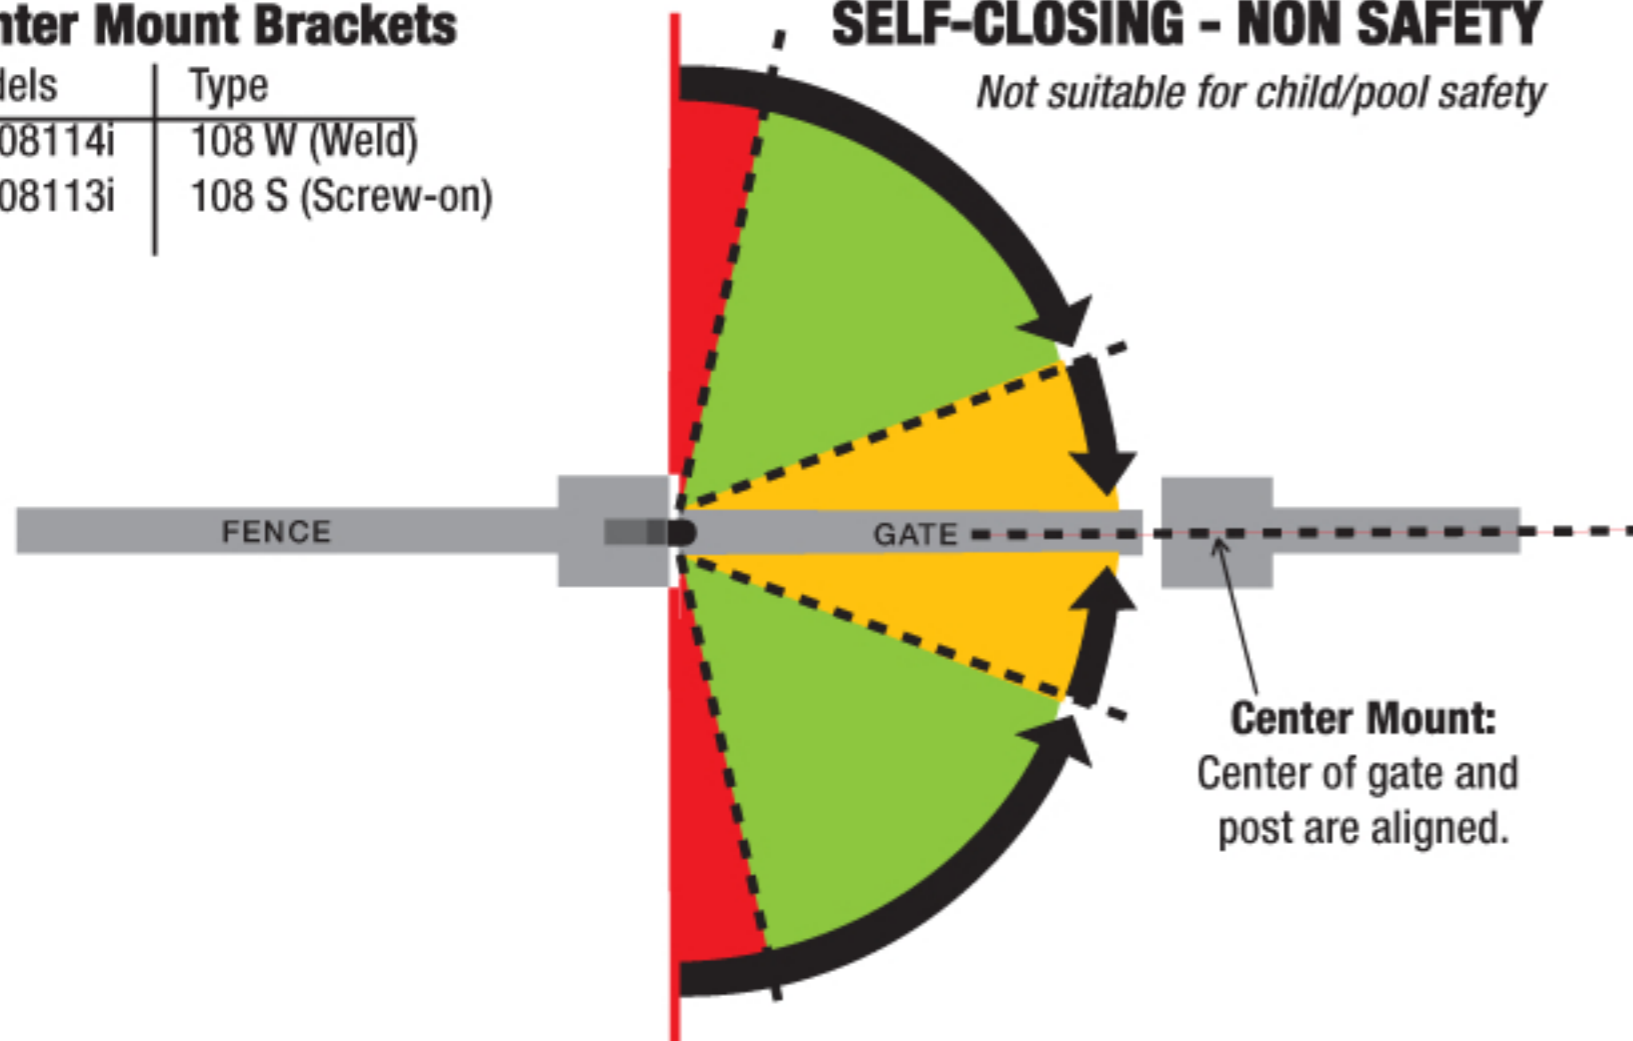

### SELF-CLOSING - NON SAFETY

*Not suitable for child/pool safety*

### SELF-CLOSING - SAFETY (SF Model)

Suitable for child/pool safety\*  
DO NOT PROP GATE OPEN

**\* CAUTION:**  
When used on swimming pool gates, always consult local authorities for swimming pool Codes.