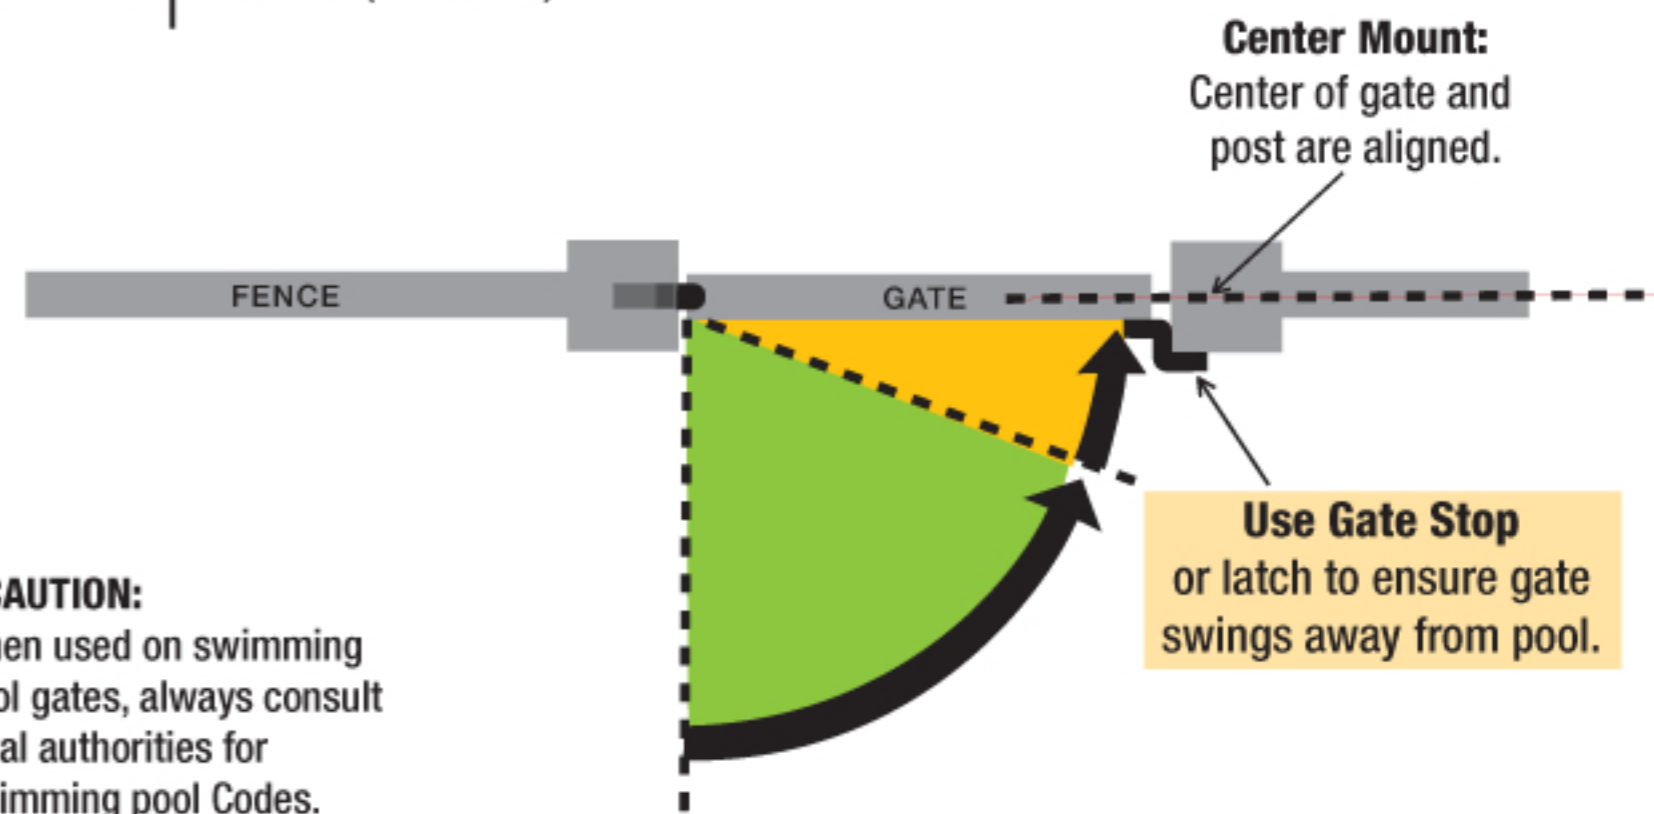

### SELF-CLOSING - SAFETY (SF Model)

Suitable for child/pool safety\*  
DO NOT PROP GATE OPEN

**\* CAUTION:**  
When used on swimming pool gates, always consult local authorities for swimming pool Codes.

### SELF-CLOSING - NON SAFETY

*Not suitable for child/pool safety*